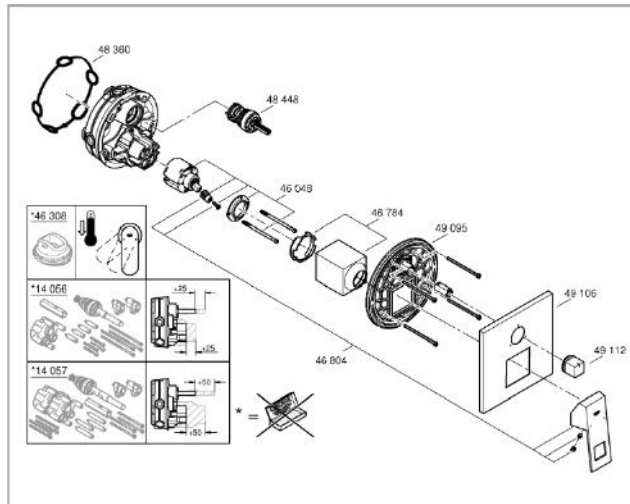

GROHE QuickFix Plus quick and easy installation in a few simple steps

Save time on the installation of your tap with GROHE QuickFix Plus. Consisting of fewer parts, our new system makes the installation process quicker and easier than ever.

GROHE SilkMove cartridge technology for smooth handling

This premium tap comes with a continuously variable water temperature and volume adjustment technology, ensuring effortless lever operation even after years of use.