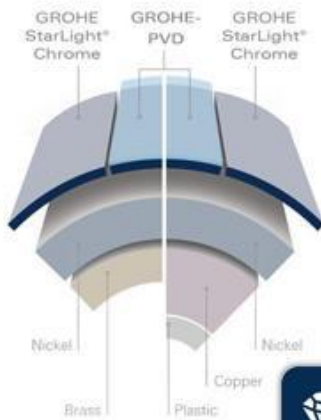

PROJECT		REF		REV	ITEM CODE	
LOCATION		DATE			PAGE	

SANITARY WARE SPECIFICATION SHEET

MORE THAN 200 POSSIBLE COMBINATIONS WITH GROHE RAPIDO SMARTBOX

As concealed mixing valves for showers and bathtubs are becoming increasingly successful, concealed units are in great demand. With its minimum installation depth of only 75mm, GROHE's Rapido Smartbox can be easily installed for all showers/bathtubs. The Rapido Smartbox concealed body allows you to control up to three water outlets and is compatible with all GROHE concealed models.

GROHE StarLight®

GROHE surface hardness

Chrome PVD

GROHE scratch resistance

Chrome PVD

GROHE QuickFix Plus quick and easy installation in a few simple steps

Save time on the installation of your tap with GROHE QuickFix Plus. Consisting of fewer parts, our new system makes the installation process quicker and easier than ever.